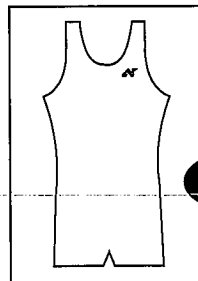

Boys' Comfort Cut

* All Boys' / Men's tanks will be Standard Leg Cut unless otherwise specified

New!

See next page for
COACHES' CUT SIZE CHART (Men's)